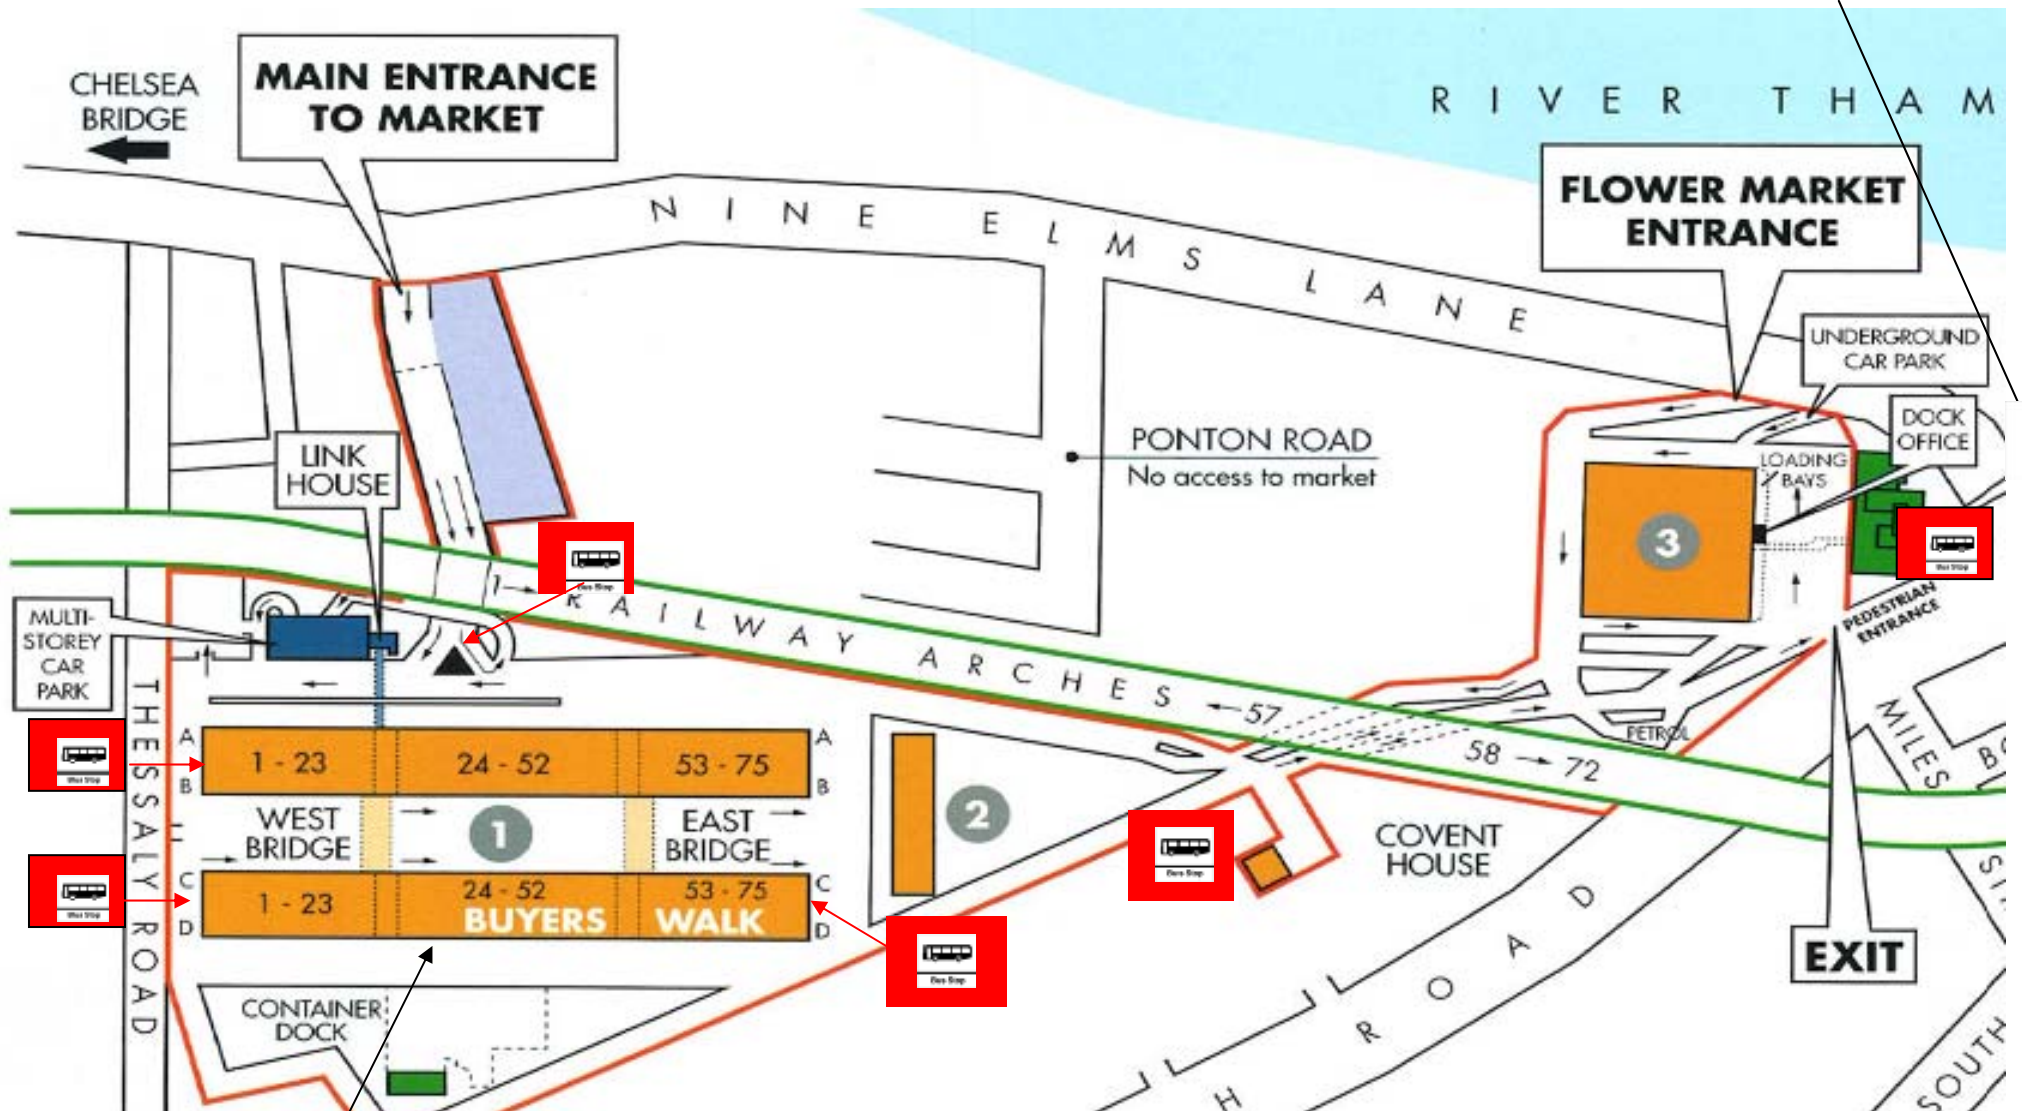

Vauxhall Station
Victoria line

Classic Fine Foods

Classic Fine Foods Uk Ltd
Unit D24 D27 the new covent garden market
London SW8 5LL
Tel : 0207 627 9666
Email : sales@classicfinefoods.co.uk

15 minutes walk from Vauxhall station
Or

Courtesy bus from 7am to 10 am
and 3pm to 6pm Monday to Friday